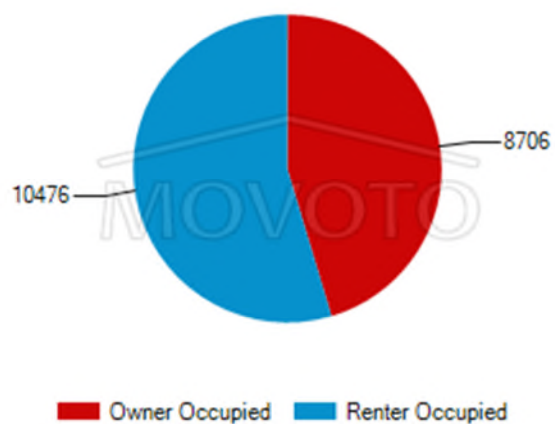

### Neighborhood Housing Characteristics for Mesa, AZ 85201

Number of Rooms in Residences

Residences by Year Built

Number of Bedrooms in Residences

Owner vs Renter Occupancy

Rents of Renter Occupied Units