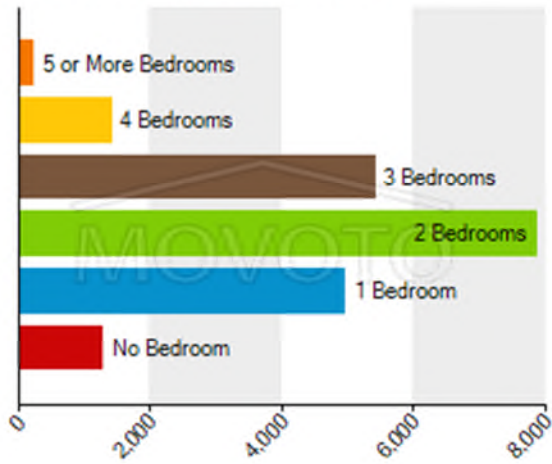

### Neighborhood Housing Characteristics for Mesa, AZ 85201

Number of Rooms in Residences

Residences by Year Built

Number of Bedrooms in Residences

Owner vs Renter Occupancy

Rents of Renter Occupied Units