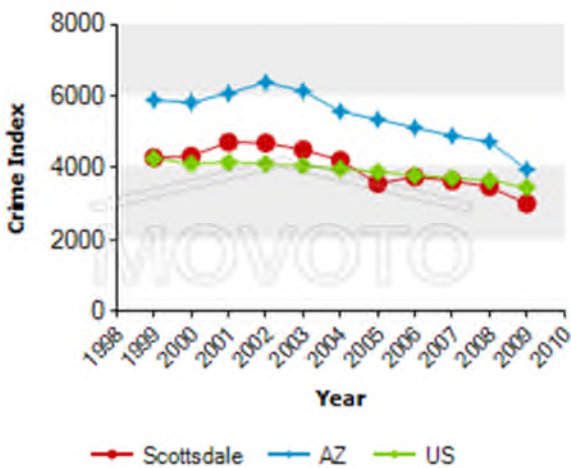

Employment Status

- Employed (Armed Forces)
- Employed (Civilian)
- Not in Labor Force
- Unemployed

Household Type by Children Presence

Household Income Levels

■ Less than \$30,000 ■ \$75,000 to \$149,999
■ \$30,000 to \$74,999 ■ \$150,000 or More

Household Size Distribution

■ 1 Person ■ 4-5 Person
■ 2-3 Person ■ 6 or More Person

Household Language Distribution

Unmarried Partner Households

Crime Statistics for Scottsdale

Crime Index by Year

Crime Index by Year 2009 Crimes by Types -- Scottsdale