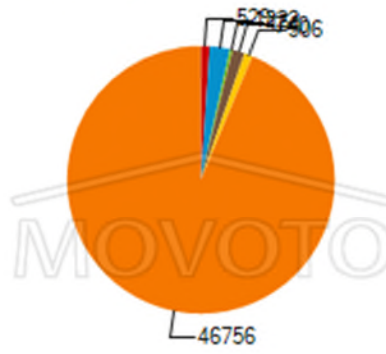

Cave Creek

Population demographics in Scottsdale AZ

Population by Education Level

Population by Sex

Population by Age

Citizenships by Birthplace

Birthplace for Foreign Born Polouation

Civilian Employment Industry

Means of Transportation to Work

- Walk or by Bicycle
- Work at Home
- Others
- Private Vehicle
- Public Transportation
- Taxi

Population by Race

- African American
- Asian or Pacific Islander
- Indian
- Mixed Races
- Others
- White