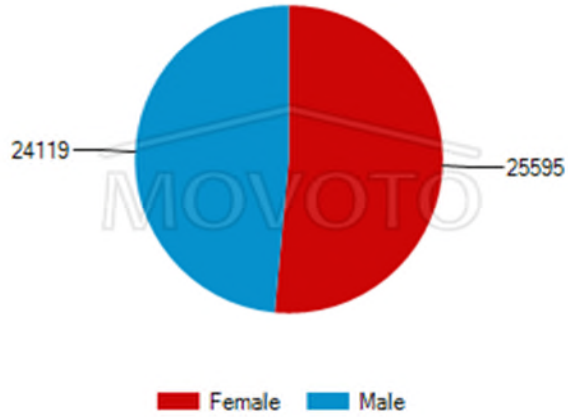

Cave Creek

Population demographics in Scottsdale AZ

Population by Education Level

Population by Sex

Population by Age

Citizenships by Birthplace

Birthplace for Foreign Born Polouation

Civilian Employment Industry

Means of Transportation to Work

- Walk or by Bicycle
- Work at Home
- Others
- Private Vehicle
- Public Transportation
- Taxi

Population by Race

- African American
- Asian or Pacific Islander
- Indian
- Mixed Races
- Others
- White