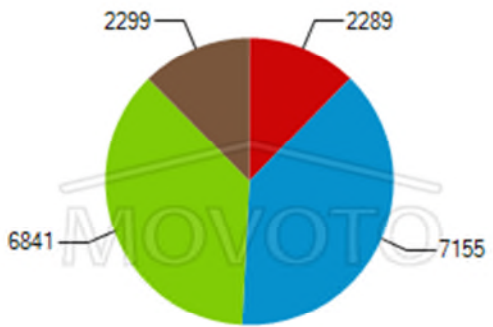

Employment Status

- Employed (Armed Forces)
- Employed (Civilian)
- Not in Labor Force
- Unemployed

Household Type by Children Presence

Household Income Levels

■ Less than \$30,000 ■ \$75,000 to \$149,999
■ \$30,000 to \$74,999 ■ \$150,000 or More