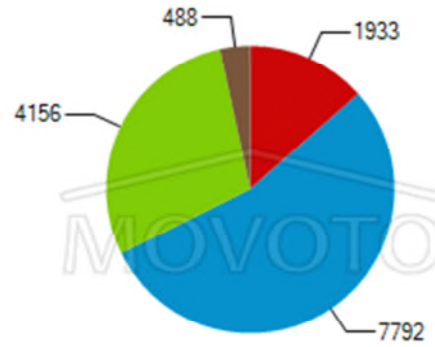

Household Size Distribution

■ 1 Person   ■ 4-5 Person
■ 2-3 Person   ■ 6 or More Person