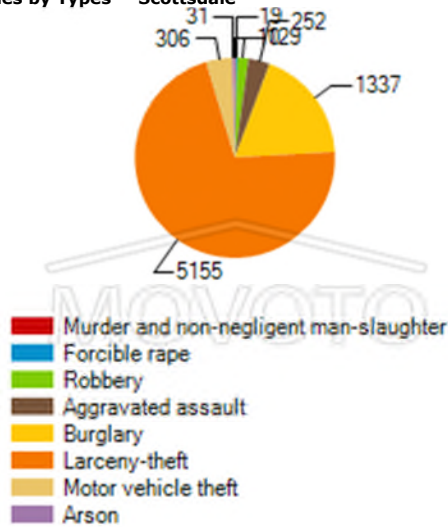

Employment Status

- Employed (Armed Forces)
- Employed (Civilian)
- Not in Labor Force
- Unemployed

Household Type by Children Presence

Household Income Levels

■ Less than \$30,000 ■ \$75,000 to \$149,999
■ \$30,000 to \$74,999 ■ \$150,000 or More

Household Size Distribution

■ 1 Person ■ 4-5 Person
■ 2-3 Person ■ 6 or More Person

Household Language Distribution

Unmarried Partner Households

Crime Statistics for Scottsdale

Crime Index by Year

Crime Index by Year 2009 Crimes by Types -- Scottsdale