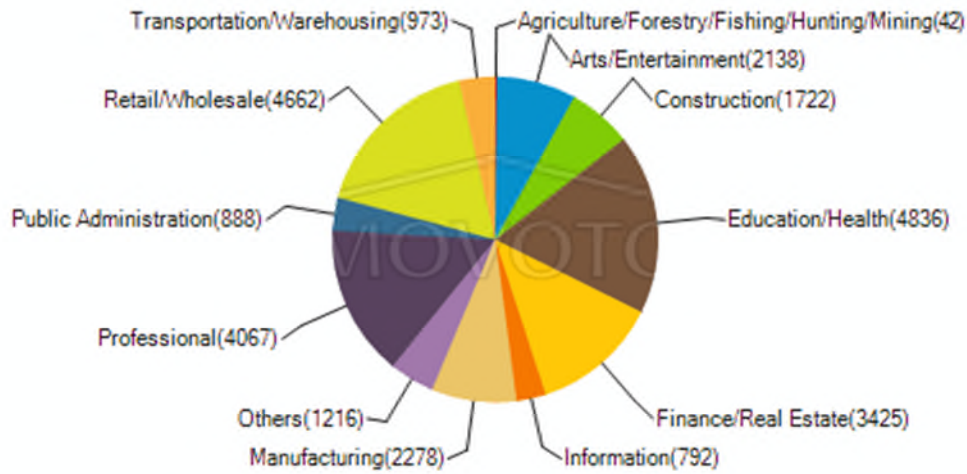

Cave Creek

Population demographics in Scottsdale AZ

Population by Education Level

Population by Sex

Population by Age

Citizenships by Birthplace

Birthplace for Foreign Born Polouation

Civilian Employment Industry

Means of Transportation to Work

- Walk or by Bicycle
- Work at Home
- Others
- Private Vehicle
- Public Transportation
- Taxi

Population by Race

- African American
- Asian or Pacific Islander
- Indian
- Mixed Races
- Others
- White

Employment Status

- Employed (Armed Forces)
- Employed (Civilian)
- Not in Labor Force
- Unemployed

Household Type by Children Presence

Household Income Levels

■ Less than \$30,000 ■ \$75,000 to \$149,999
■ \$30,000 to \$74,999 ■ \$150,000 or More