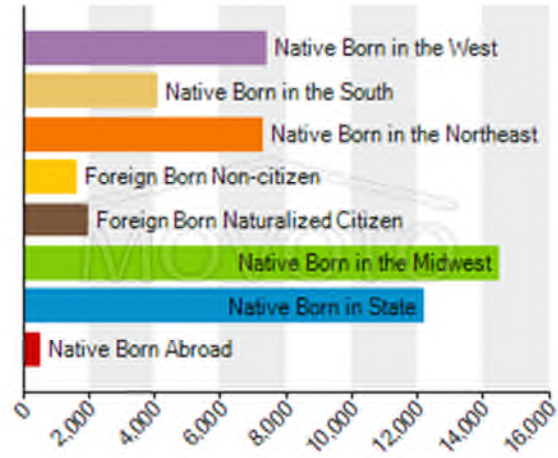

Cave Creek

Population demographics in Scottsdale AZ

Population by Education Level

Population by Sex

Population by Age

Citizenships by Birthplace

Birthplace for Foreign Born Polouation

Civilian Employment Industry

Means of Transportation to Work

- Walk or by Bicycle
- Work at Home
- Others
- Private Vehicle
- Public Transportation
- Taxi

Population by Race

- African American
- Asian or Pacific Islander
- Indian
- Mixed Races
- Others
- White