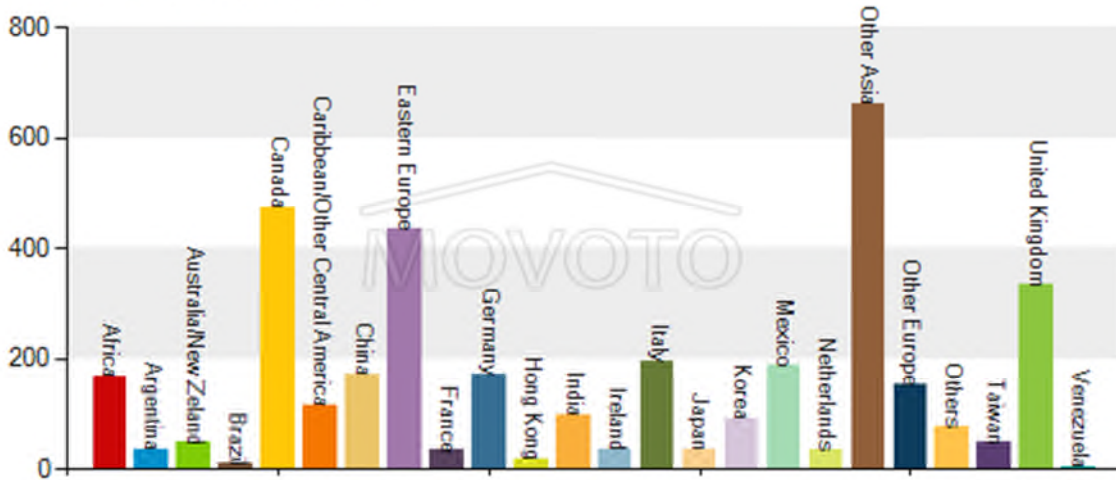

Cave Creek

Population demographics in Scottsdale AZ

Population by Education Level

Population by Sex

Population by Age

Citizenships by Birthplace

Birthplace for Foreign Born Polouation

Civilian Employment Industry

Means of Transportation to Work

- Walk or by Bicycle
- Work at Home
- Others
- Private Vehicle
- Public Transportation
- Taxi

Population by Race

- African American
- Asian or Pacific Islander
- Indian
- Mixed Races
- Others
- White