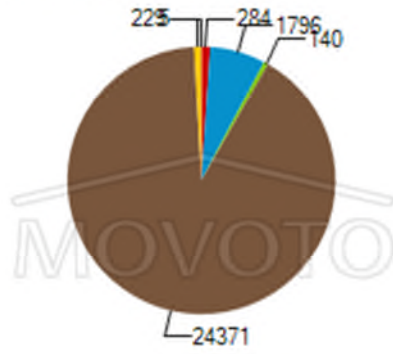

Cave Creek

Population demographics in Scottsdale AZ

Population by Education Level

Population by Sex

Population by Age

Citizenships by Birthplace

Birthplace for Foreign Born Polouation

Civilian Employment Industry

Means of Transportation to Work

- Walk or by Bicycle
- Work at Home
- Others
- Private Vehicle
- Public Transportation
- Taxi

Population by Race

- African American
- Asian or Pacific Islander
- Indian
- Mixed Races
- Others
- White