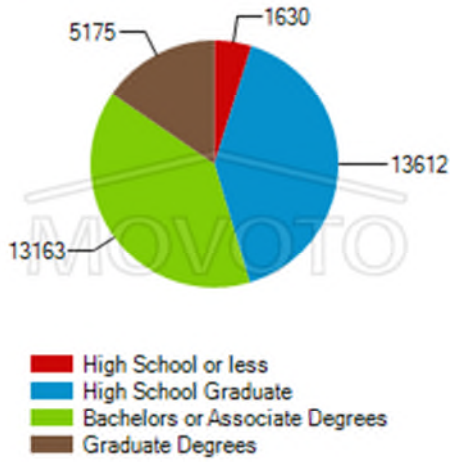

Cave Creek

Population demographics in Scottsdale AZ

Population by Education Level

Population by Sex

Population by Age

Citizenships by Birthplace

Birthplace for Foreign Born Polouation

Civilian Employment Industry

Means of Transportation to Work

- Walk or by Bicycle
- Work at Home
- Others
- Private Vehicle
- Public Transportation
- Taxi

Population by Race

- African American
- Asian or Pacific Islander
- Indian
- Mixed Races
- Others
- White

Employment Status

- Employed (Armed Forces)
- Employed (Civilian)
- Not in Labor Force
- Unemployed

Household Type by Children Presence

Household Income Levels

■ Less than \$30,000 ■ \$75,000 to \$149,999
■ \$30,000 to \$74,999 ■ \$150,000 or More