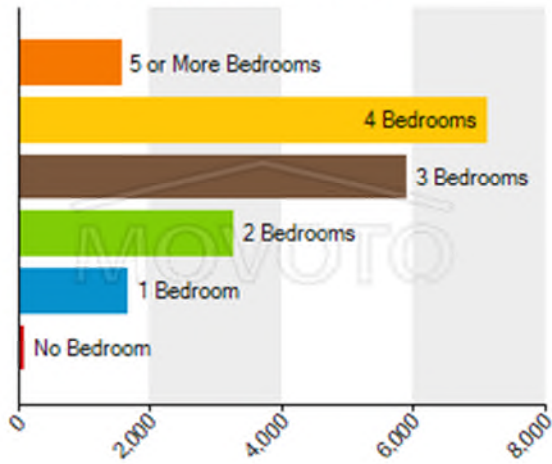

Neighborhood Housing Characteristics for Scottsdale, AZ 85254

Number of Rooms in Residences

Residences by Year Built

Number of Bedrooms in Residences

Owner vs Renter Occupancy

Rents of Renter Occupied Units