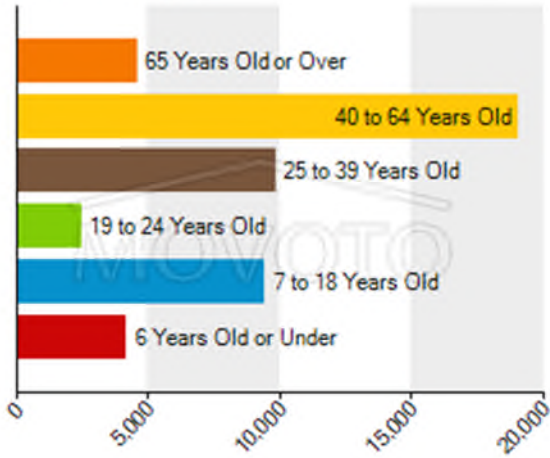

Cave Creek

Population demographics in Scottsdale AZ

Population by Education Level

Population by Sex

Population by Age

Citizenships by Birthplace

Birthplace for Foreign Born Polouation

Civilian Employment Industry

Means of Transportation to Work

- Walk or by Bicycle
- Work at Home
- Others
- Private Vehicle
- Public Transportation
- Taxi

Population by Race

- African American
- Asian or Pacific Islander
- Indian
- Mixed Races
- Others
- White

Employment Status

- Employed (Armed Forces)
- Employed (Civilian)
- Not in Labor Force
- Unemployed

Household Type by Children Presence

Household Income Levels

■ Less than \$30,000 ■ \$75,000 to \$149,999
■ \$30,000 to \$74,999 ■ \$150,000 or More