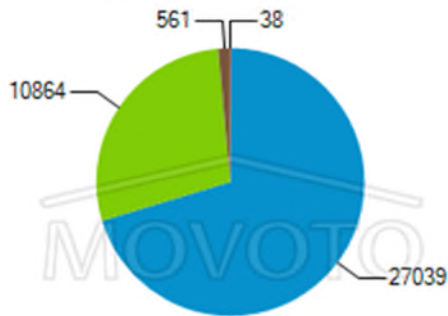

Cave Creek

Population demographics in Scottsdale AZ

Population by Education Level

Population by Sex

Population by Age

Citizenships by Birthplace

Birthplace for Foreign Born Polouation

Civilian Employment Industry

Means of Transportation to Work

- Walk or by Bicycle
- Work at Home
- Others
- Private Vehicle
- Public Transportation
- Taxi

Population by Race

- African American
- Asian or Pacific Islander
- Indian
- Mixed Races
- Others
- White

Employment Status

- Employed (Armed Forces)
- Employed (Civilian)
- Not in Labor Force
- Unemployed

Household Type by Children Presence

Household Income Levels

■ Less than \$30,000 ■ \$75,000 to \$149,999
■ \$30,000 to \$74,999 ■ \$150,000 or More