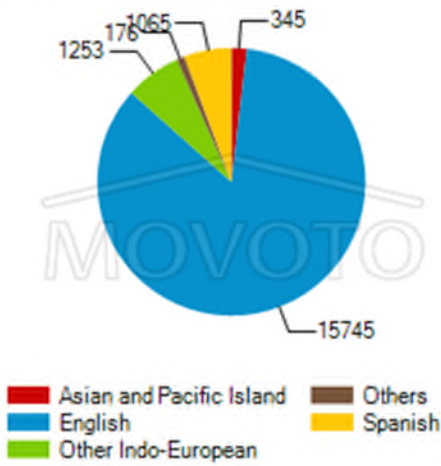

Household Language Distribution