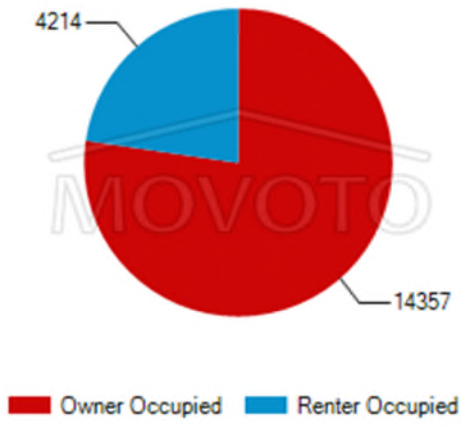

Employment Status

- Employed (Armed Forces)
- Employed (Civilian)
- Not in Labor Force
- Unemployed

Household Type by Children Presence

Household Income Levels

■ Less than \$30,000 ■ \$75,000 to \$149,999
■ \$30,000 to \$74,999 ■ \$150,000 or More

Neighborhood Housing Characteristics for Scottsdale, AZ 85254

Number of Rooms in Residences

Residences by Year Built

Number of Bedrooms in Residences

Owner vs Renter Occupancy

Rents of Renter Occupied Units