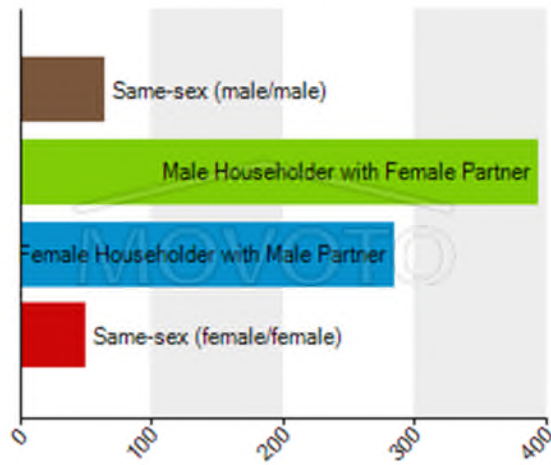

Employment Status

- Employed (Armed Forces)
- Employed (Civilian)
- Not in Labor Force
- Unemployed

Household Type by Children Presence

Household Income Levels

■ Less than \$30,000 ■ \$75,000 to \$149,999
■ \$30,000 to \$74,999 ■ \$150,000 or More

Household Size Distribution

■ 1 Person ■ 4-5 Person
■ 2-3 Person ■ 6 or More Person

Household Language Distribution

Unmarried Partner Households

Crime Statistics for Scottsdale

Crime Index by Year

Crime Index by Year 2009 Crimes by Types -- Scottsdale