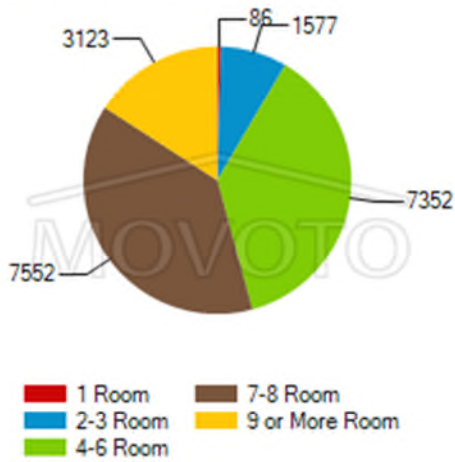

Number of Rooms in Residences