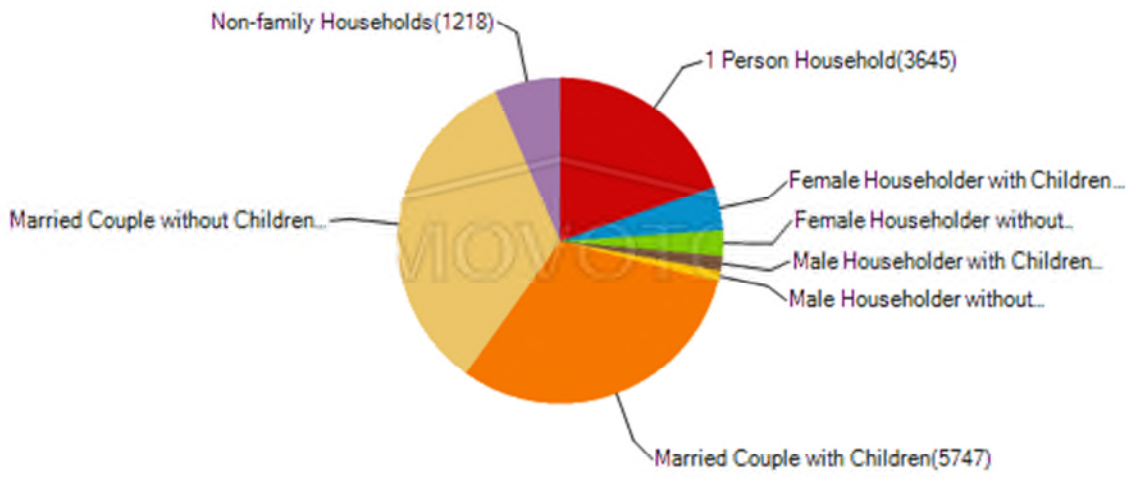

Cave Creek

Population demographics in Scottsdale AZ

Population by Education Level

Population by Sex

Population by Age

Citizenships by Birthplace

Birthplace for Foreign Born Polouation

Civilian Employment Industry

Means of Transportation to Work

- Walk or by Bicycle
- Work at Home
- Others
- Private Vehicle
- Public Transportation
- Taxi

Population by Race

- African American
- Asian or Pacific Islander
- Indian
- Mixed Races
- Others
- White

Employment Status

- Employed (Armed Forces)
- Employed (Civilian)
- Not in Labor Force
- Unemployed

Household Type by Children Presence

Household Income Levels

■ Less than \$30,000 ■ \$75,000 to \$149,999
■ \$30,000 to \$74,999 ■ \$150,000 or More